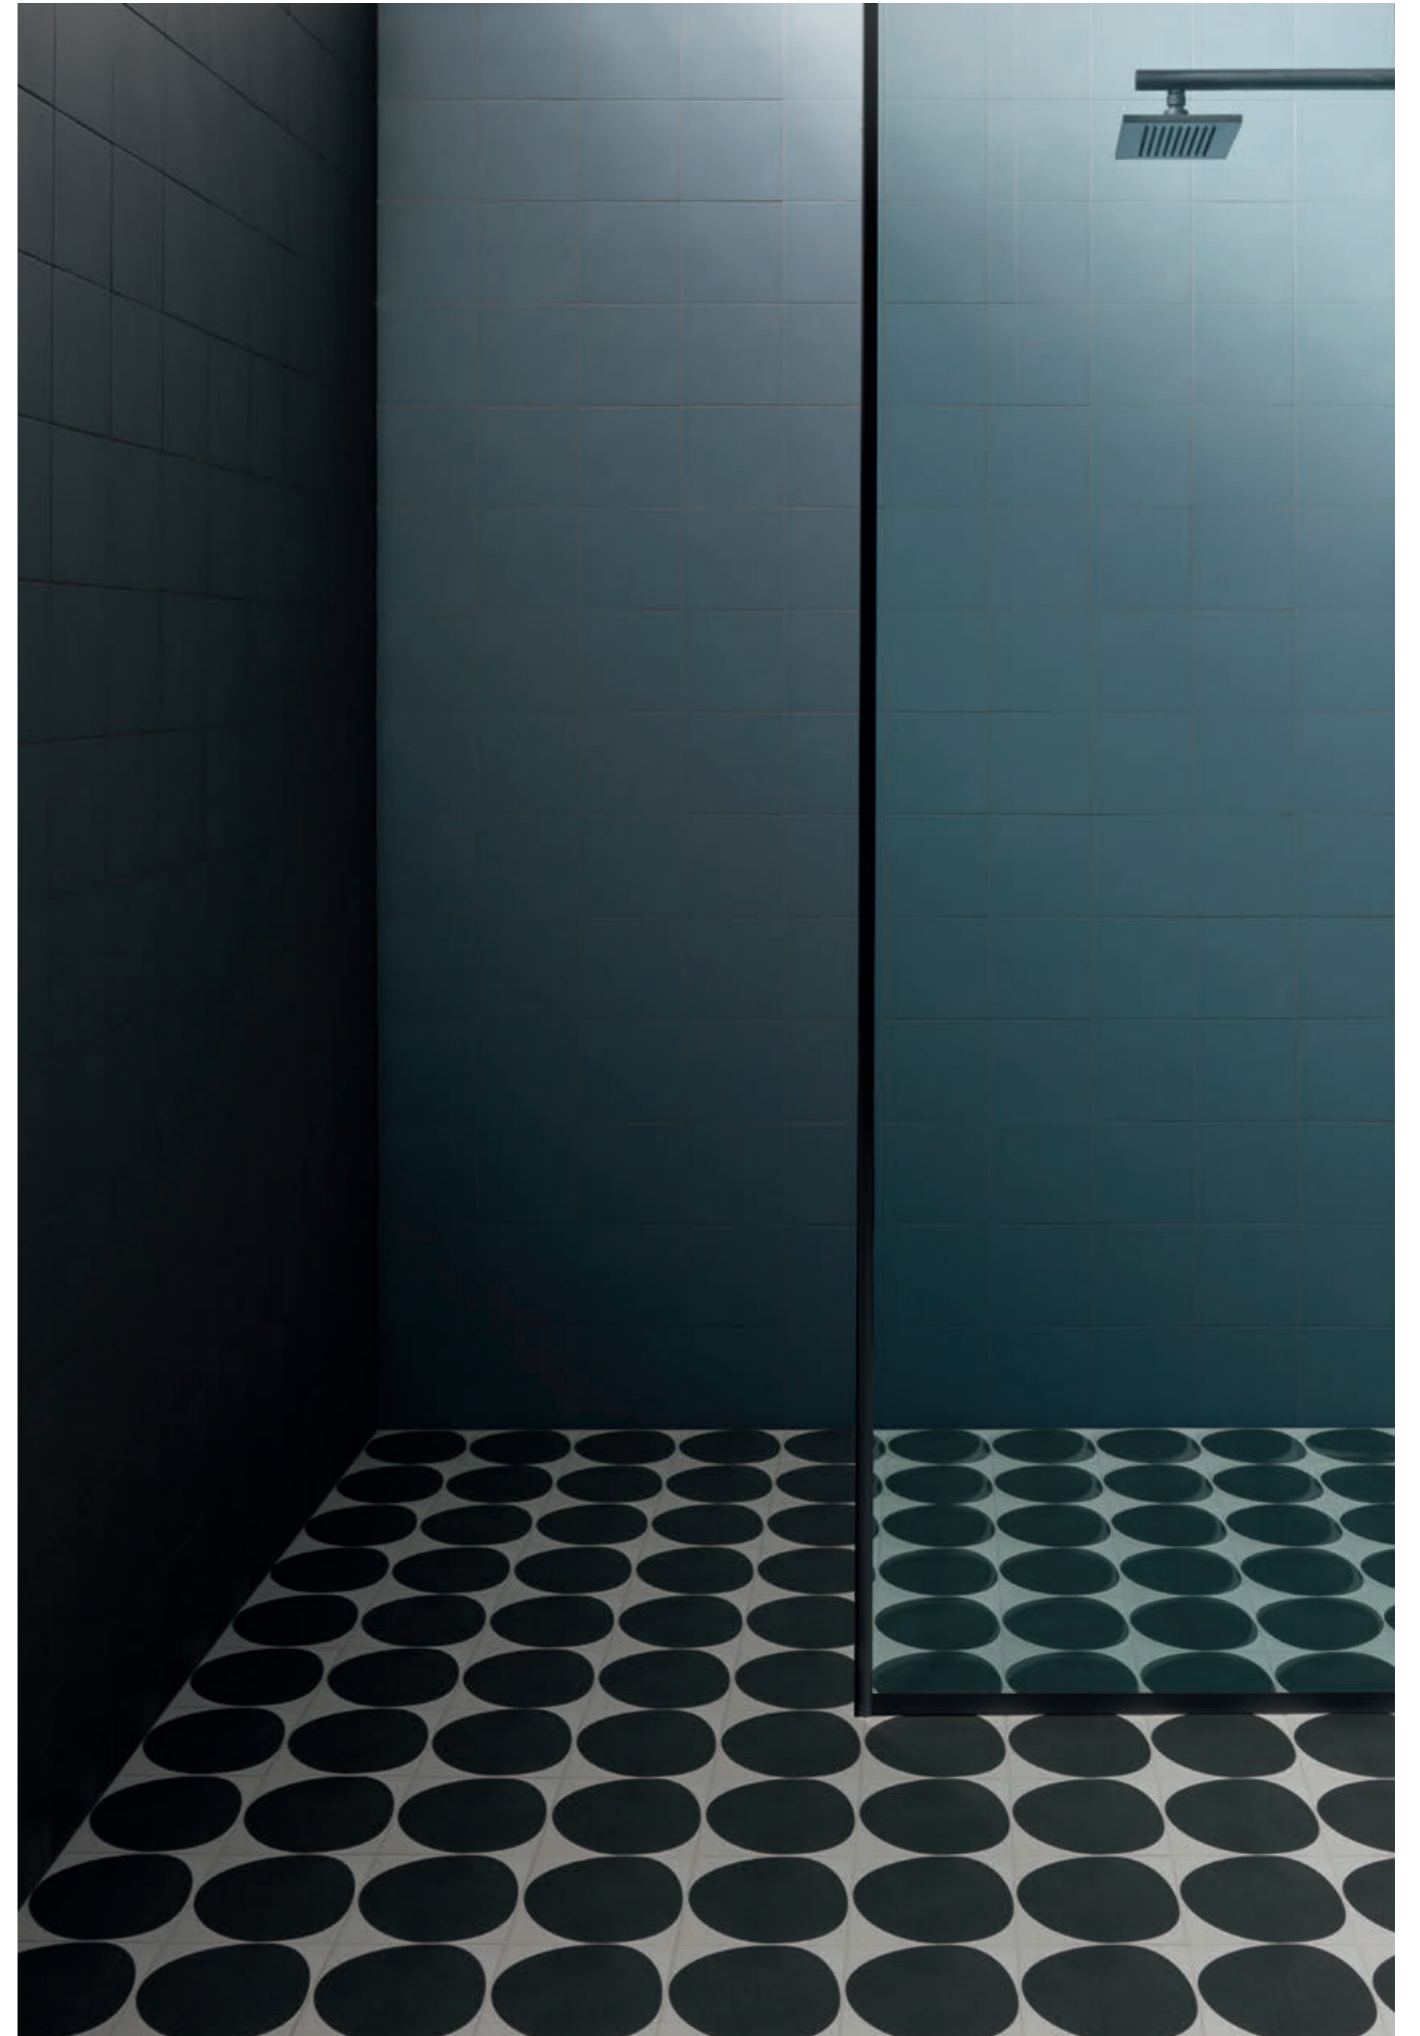

→ Wall Futura Black / Futura Blue - Floor Futura Drop Black